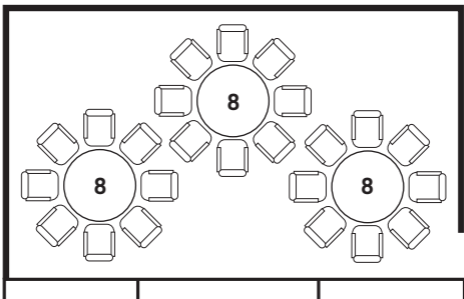

WINDOW BALCONY

Maximum Seated Capacity: 32

Semi private area offers views of the Crown Center Courtyard.

Rounds Maximum Capacity: 24

Conference Maximum Capacity: 22

Ovals Maximum Capacity: 20