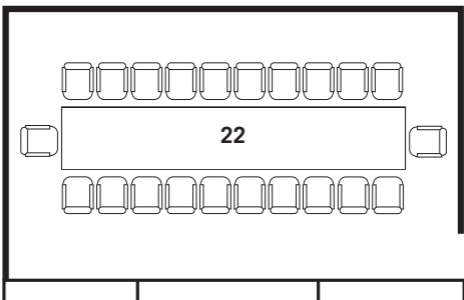

WINDOW BALCONY

Maximum Seated Capacity: 32

Semi private area offers views of the Crown Center Courtyard.

Rounds Maximum Capacity: 24

Conference Maximum Capacity: 22

Ovals Maximum Capacity: 20