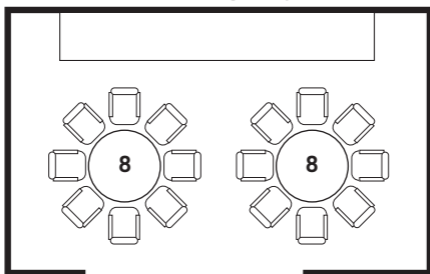

## WINE ROOM

**Maximum Seated Capacity: 18**

Our most intimate room.  
Ideal for board dinners and  
small client entertainment.

**Rounds Maximum Capacity: 16**

**Conference – No Audio Visual**

**Maximum Capacity: 18**

**Conference – With Audio Visual**

**Maximum Capacity: 16**