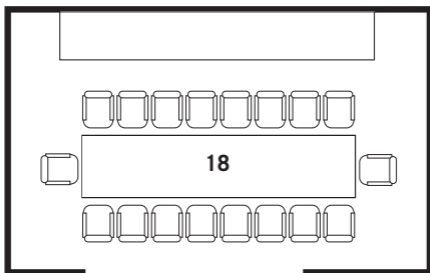

## WINE ROOM

**Maximum Seated Capacity: 18**

Our most intimate room.  
Ideal for board dinners and  
small client entertainment.

**Rounds Maximum Capacity: 16**

**Conference – No Audio Visual**

**Maximum Capacity: 18**

**Conference – With Audio Visual**

**Maximum Capacity: 16**